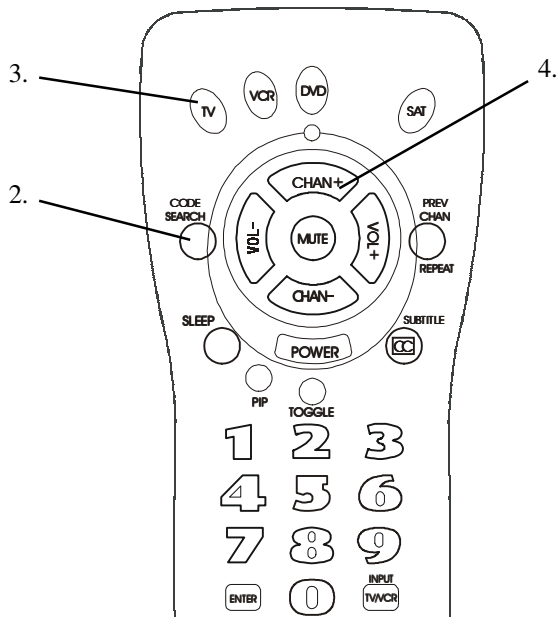

Programming with Code Search

If your device does not respond after you have tried all the codes for your brand, or if your brand is not listed, try searching for your code by following these steps.

1. Manually turn on the device (TV, VCR, etc.) to be controlled.
2. Press and hold Code Search button until the red indicator stays on. Release the Code Search button.
3. Press and release the desired mode button (TV, VCR, etc.). The red indicator blinks, then stays lit.
4. Press the Channel Up button repeatedly (up to 300 times) until the device to be controlled changes channel. The red indicator blinks, then stays lit. If you accidentally overshoot the code required, press the Channel Down button to backtrack through the library until the device changes channel. Pressing Channel Up changes direction to forward again. Press and release Mute to install the code.

The above assumes that you want to store VCR codes under the VCR button, DVD codes under DVD, etc. If you want to store a VCR code under DVD, etc., first follow the procedure on page 10 and try ANY DVD code from the code tables, e.g. press DVD in step 2, page 10, and then enter ANY VCR code. Then follow the steps above.

Note: If the device does not have a Channel Up button, use Play (VCR only) or Power instead. Code Search starts from the currently stored three digit number under that mode.